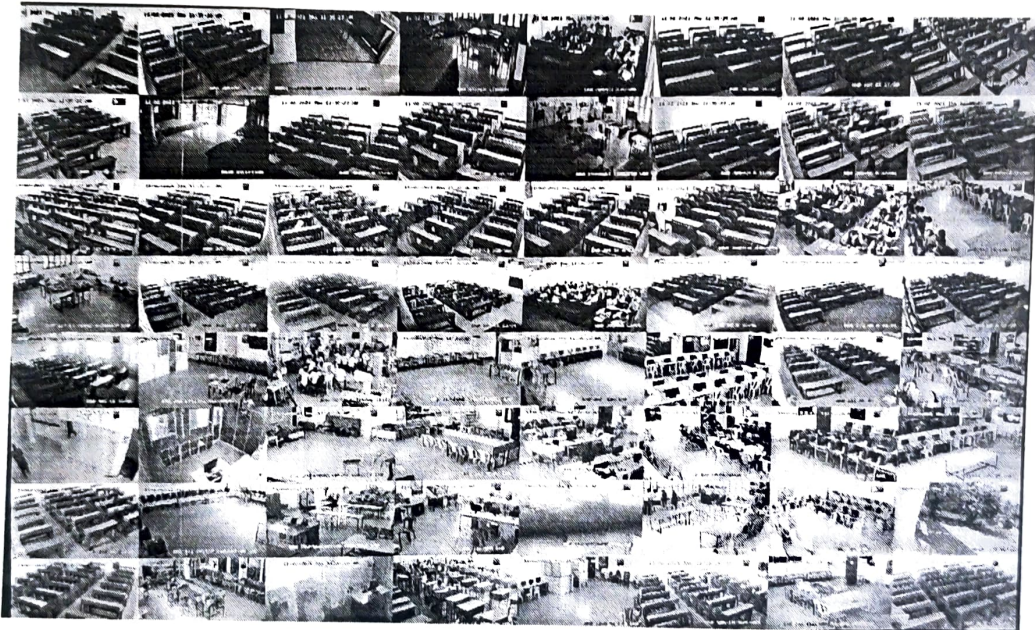

## Surveillance and Public Address System

All classrooms are equipped with surveillance cameras and a public address system. A system of properly installed campus security cameras ensures the safety of students, faculty, and facilities on campus. Campus security cameras help to secure the premises, watching for suspicious behavior and unauthorized access. Campus security cameras can serve as a visual deterrent to crime such as theft and break-ins. A video surveillance system operating with IP network technology enables video streams to be sent over the internet for remote monitoring. Footage from cameras throughout the campus can be viewed online from any computer with an internet connection and access to the network.