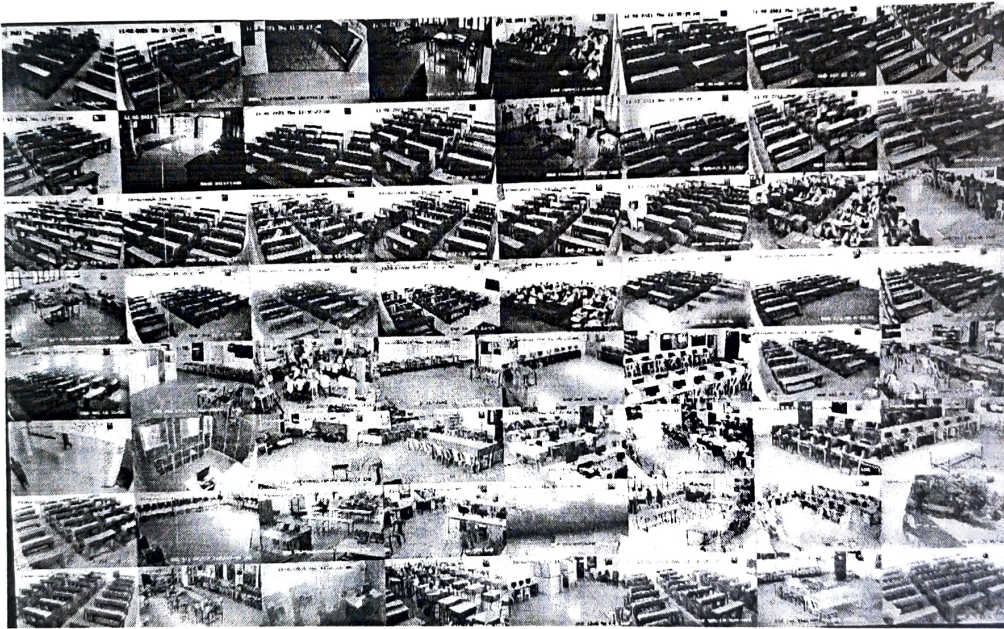

## Surveillance and Public Address System

All classrooms are equipped with surveillance cameras and a public address system. A system of properly installed campus security cameras ensures the safety of students, faculty, and facilities on campus. Campus security cameras help to secure the premises, watching for suspicious behavior and unauthorized access. Campus security cameras can serve as a visual deterrent to crime such as theft and break-ins. A video surveillance system operating with IP network technology enables video streams to be sent over the internet for remote monitoring. Footage from cameras throughout the campus can be viewed online from any computer with an internet connection and access to the network.